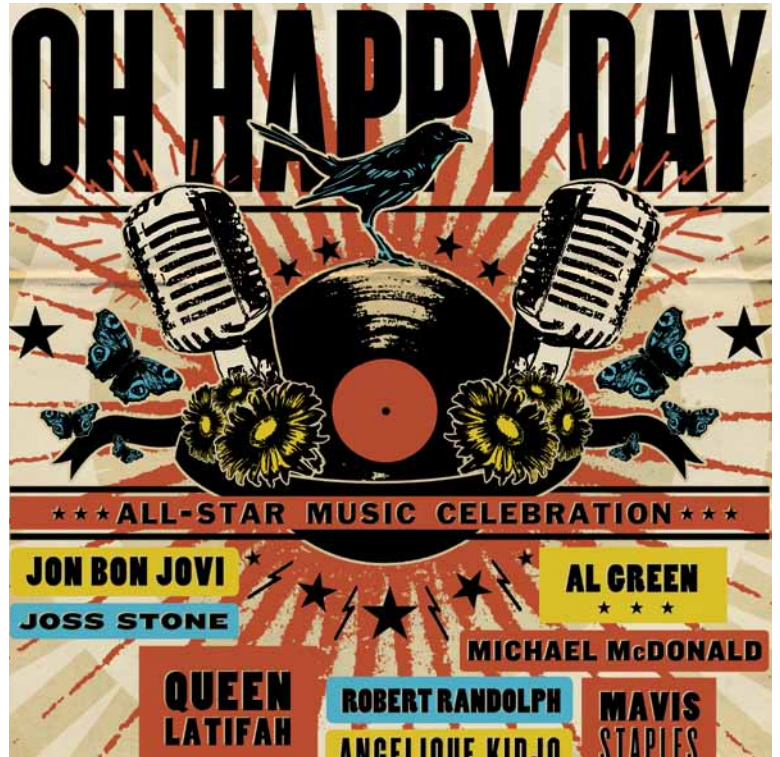

PRINT
13 MANAGEMENT : CLIENT

PROJECT: SALESFORCE PROMOTION SHIRTS

PRINT

CLIENT: SALESFORCE

PROJECT: VRT LOGO & SHIRTS

PRINT

CLIENT: VINTAGE RACING TODAY

PROJECT: OH HAPPY DAY POSTER

PRINT
EMI GOSPEL: CLIENT

PROJECT: TAYLOR SWIFT SPEAK NOW RELEASE WEEK BOOK

PRINT
13 MANAGEMENT: CLIENT

PROJECT: VARIOUS MSH TEE SHIRTS

PRINT
CLIENT: MY SHIRT HELPS

PROJECT: KCRS AD & CONVENTION MATERIALS

PRINT
CLIENT: R&J RECORDS