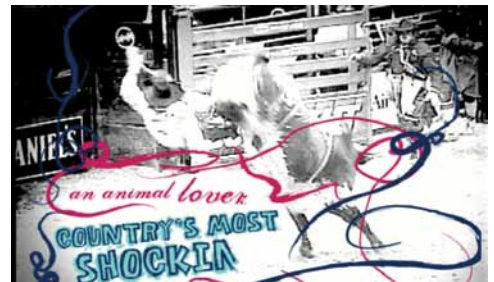

PROJECT: 2010 CMT MUSIC AWARDS RED CARPET

MOTION  
COUNTRY MUSIC TELEVISION : CLIENT

PROJECT: HOW THE EARTH CHANGED HISTORY

MOTION  
NATIONAL GEOGRAPHIC CHANNEL : CLIENT

MOTION  
CLIENT: IDEADEN

MOTION  
CLIENT: BE MUSIC & ENTERTAINMENT

PROJECT: SHOULD HAVE BEEN A COWBOY WEEK PROMO

MOTION  
COUNTRY MUSIC TELEVISION : CLIENT

PROJECT: BRIDGESTONE PRODUCT INTRODUCTION

MOTION  
ANODE : CLIENT

PROJECT: HOW WE DO IT VIDEO

MOTION

CLIENT: HEALTHWAYS INSURANCE