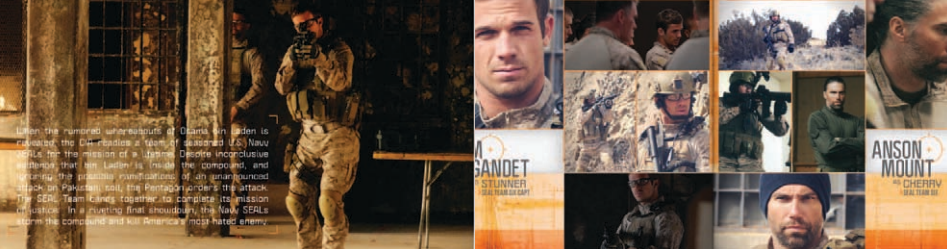

NAT GEO SEAL TEAM SIX PRESS KIT

FROM THE UFFSTEIN COMPANY AND DIRECTOR JOHN STOCKWELL (LIFE THE BLUE, TORILAS AND CRAZY/ BEAUTIFUL) AND PRODUCED BY ACADEMY AWARD-WINNING PRODUCER OF THE MOST LOCKER NICOLAS CHARTEAU

SEAL TEAM SIX
THE RAID ON OSAMA BIN LADEN

EXCLUSIVE WORLD MOVIE PREMIERE
SUNDAY NOVEMBER 4 8P

NATIONAL GEOGRAPHIC CHANNEL

"WE GIVE THANKS TO THE COUNTLESS INTELLIGENCE AND COUNTERTERRORISM PROFESSIONALS WHO WORKED TIRELESSLY TO ACHIEVE THIS OUTCOME. THE AMERICAN PEOPLE DO NOT SEE THEIR WORK NOR KNOW THEIR NAMES... WE ALSO (GIVE) THANKS TO THE MEN WHO CARRIED OUT THIS OPERATION, FOR THEY EXEMPLIFY PATRIOTISM, PROFESSIONALISM AND UNPARALLELED COURAGE OF THOSE WHO SERVE OUR COUNTRY."

-PRESIDENT OBAMA, MAY 2, 2011

I know now the ultimate outcome of the president's decision to green-light the raid. But what was fascinating to me were all the potentially disastrous outcomes that could have occurred if the president had decided to give the go-ahead to the raid that the movie highlights. It hopefully illustrates the challenges of making a decision that could have derailed a presidency."

- DIRECTOR JOHN STOCKWELL