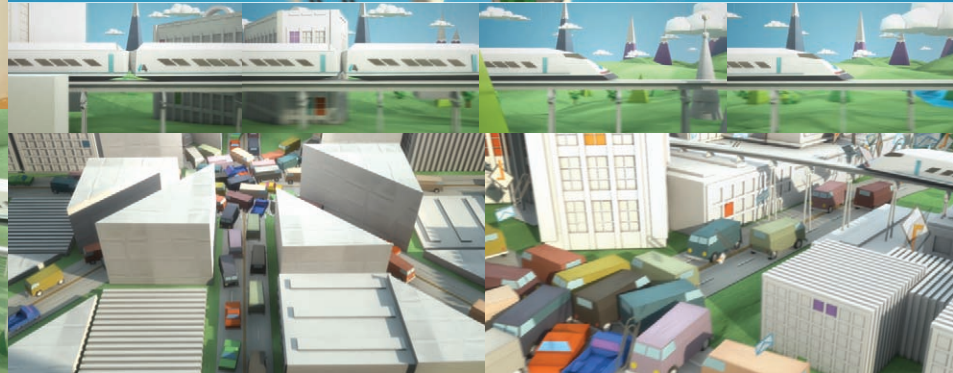

TAYLOR SWIFT
RED MERCHANDISE &
TARGET EXCLUSIVE ANIMATION

RASCAL FLATTS
BEHIND THE VIDEO ANIMATION